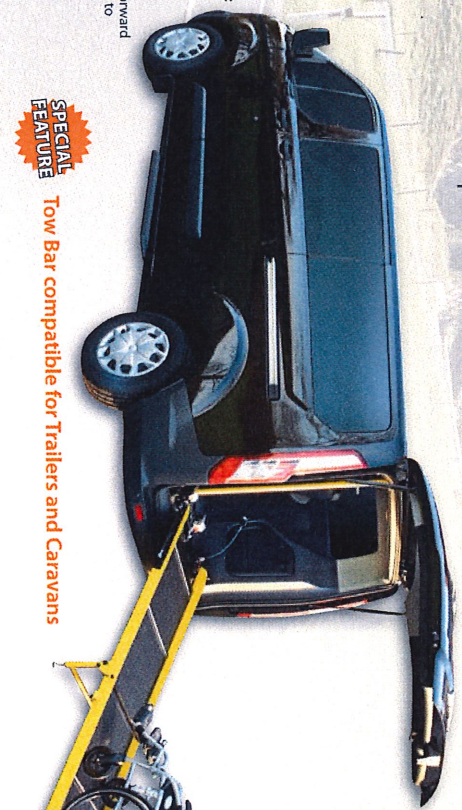

Tow Bar compatible for Trailers and Caravans