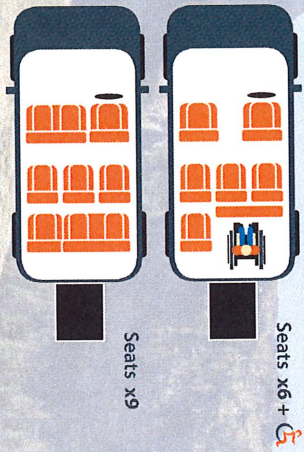

Ford Custom Fortitude

Motability

Example Seating Plan

- Key:
- Standard Seat
 - Wheelchair
 - Rear Wheelchair Ramp

Example Standard Features

- ▶ Alloy wheels
- ▶ Air conditioning
- ▶ Front and rear parking sensors
- ▶ Rear privacy glass
- ▶ Quickclear heated windshield
- ▶ Automatic headlights
- ▶ Rain sensing wipers
- ▶ Electric front windows and mirrors
- ▶ Cruise control with adjustable speed limiter
- ▶ Audio system with SYNC, Applink, USB and Bluetooth
- ▶ ISOFIX child seat attachments
- ▶ Electric winch with easibar

Dimensions

- Ramp width: 800mm / 31½"
- Wheelchair floor space: Length 1210mm / 47½"
- Entrance width: 820mm / 32"
- Width 940mm / 37"
- Entrance height: 1300mm / 51"
- All rear seats can fold forward and are also removable to create extra space.
- Maximum headroom: 1370mm / 54"